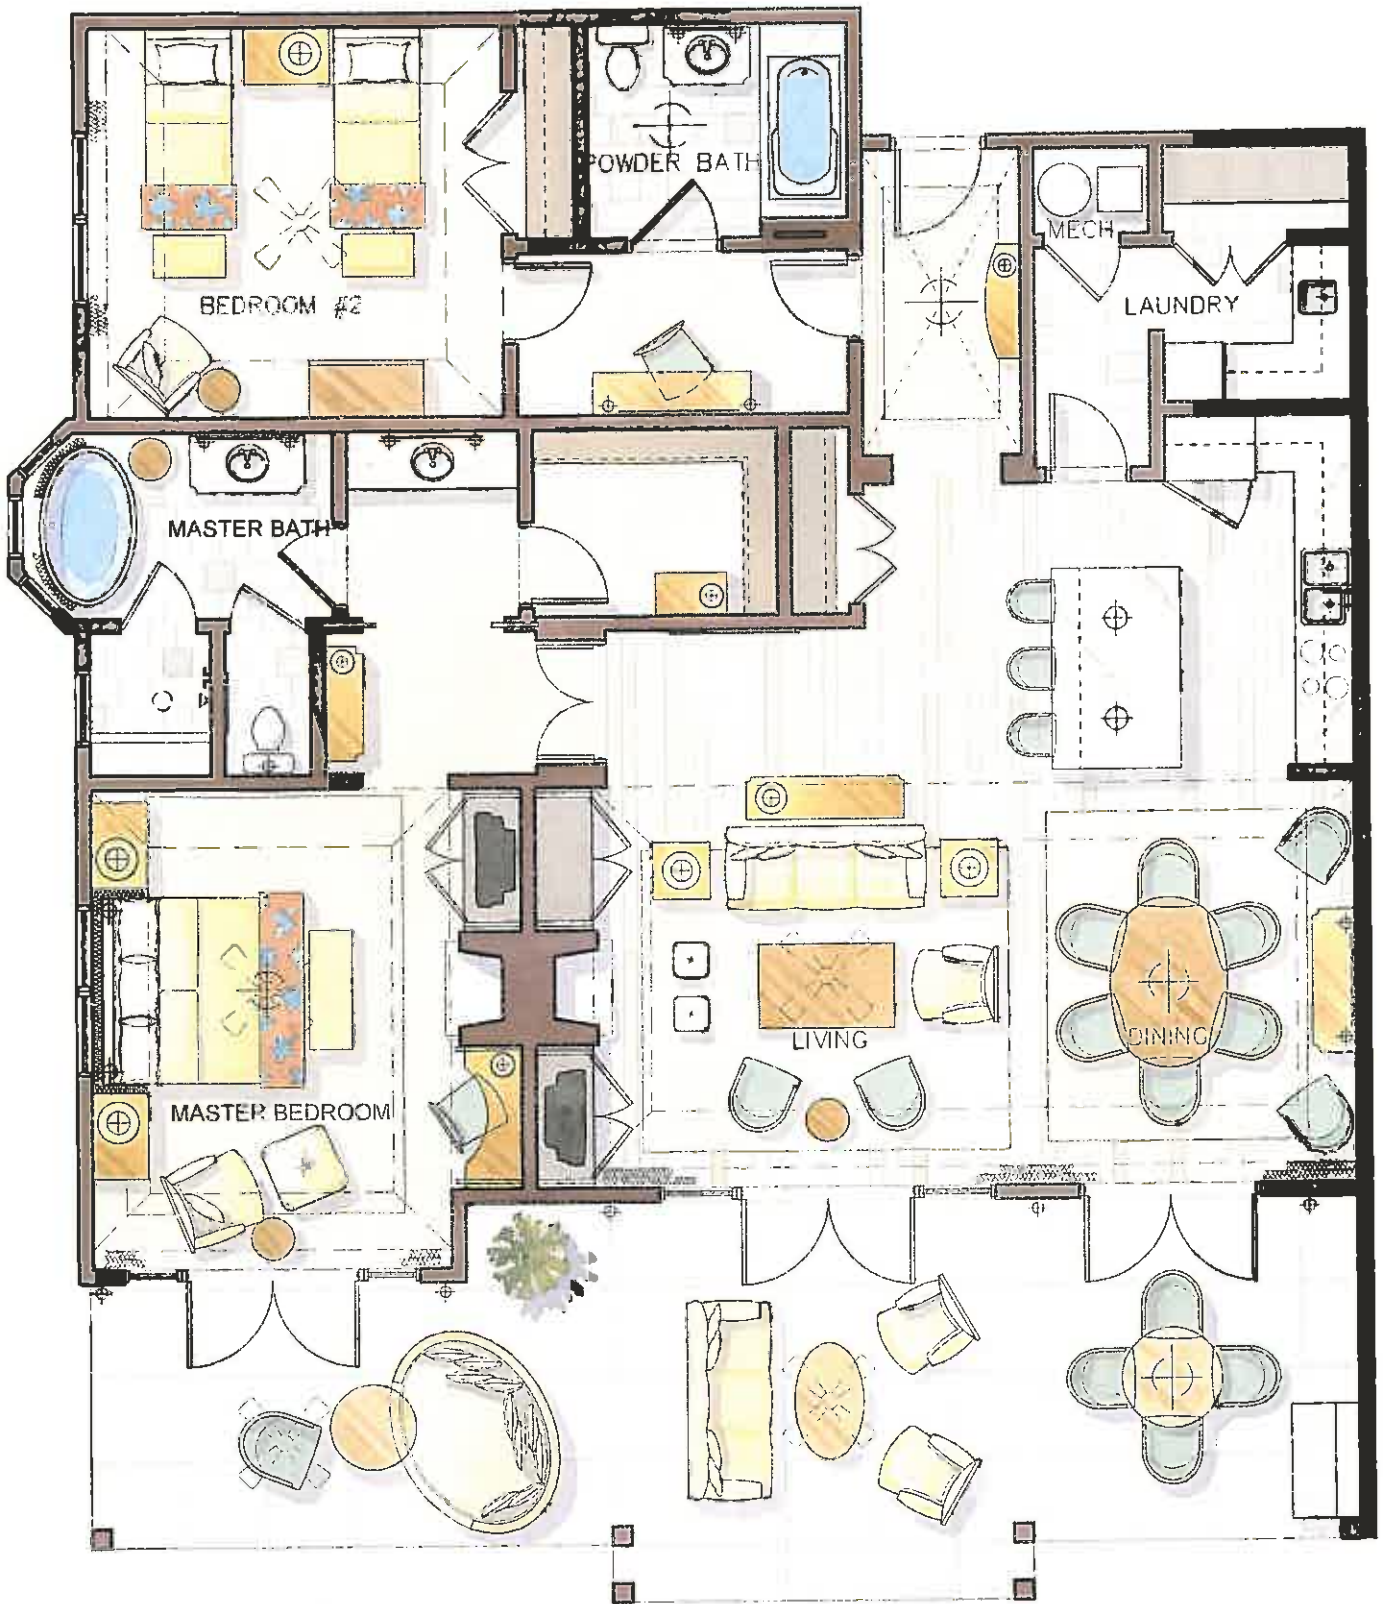

# THE RESIDENCE CLUB AT TUCKER'S POINT

## HARBOUR COURT FLOOR PLANS

## TWO-BEDROOM VILLA

1,850 Interior Square Feet Plus 520-Square-Foot Verandah,  
Living/Dining Room, Two Bathrooms, Full Kitchen, Double Fireplace, Laundry Room.

### THREE-BEDROOM VILLA

2,180 Interior Square Feet Plus 580-Square-Foot Verandah,  
Living/Dining Room, Three Bathrooms, Full Kitchen, Double Fireplace, Laundry Room.