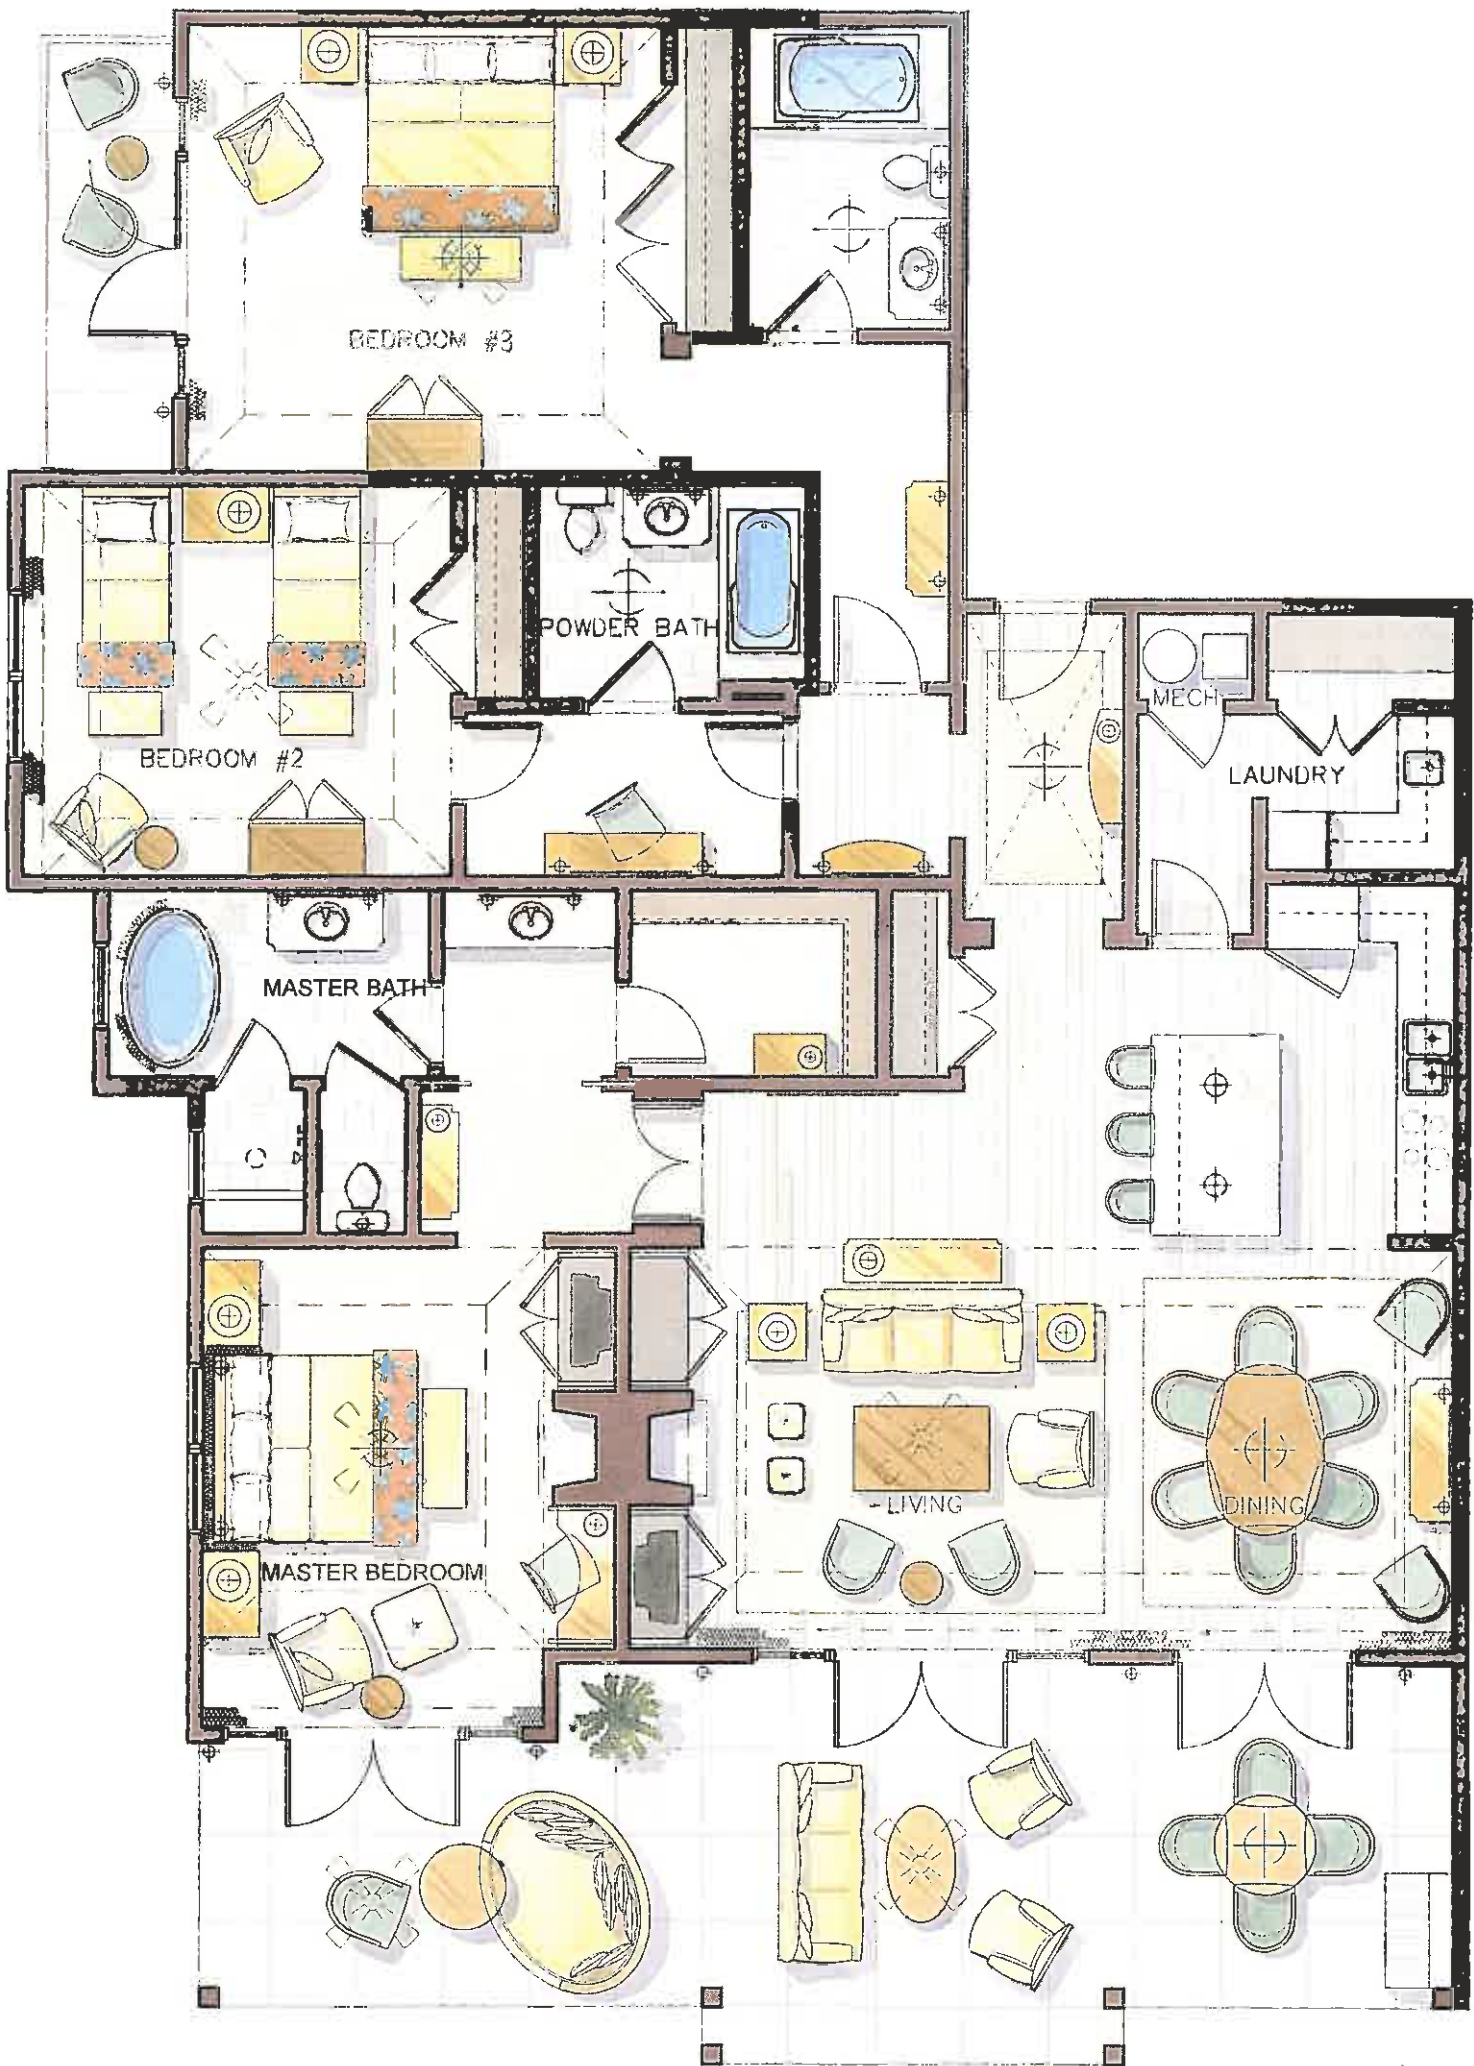

# THE RESIDENCE CLUB AT TUCKER'S POINT

## HARBOUR COURT FLOOR PLANS

## TWO-BEDROOM VILLA

1,850 Interior Square Feet Plus 520-Square-Foot Verandah,  
Living/Dining Room, Two Bathrooms, Full Kitchen, Double Fireplace, Laundry Room.

### THREE-BEDROOM VILLA

2,180 Interior Square Feet Plus 580-Square-Foot Verandah,  
Living/Dining Room, Three Bathrooms, Full Kitchen, Double Fireplace, Laundry Room.